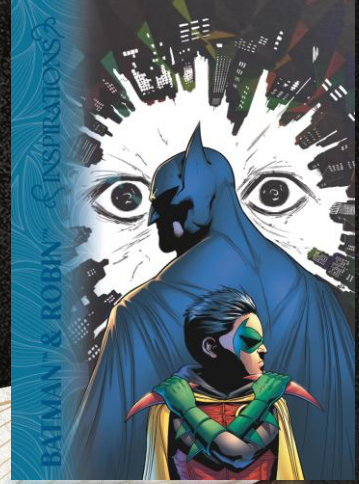

# INSPIRATIONS

**Bronze Spectrum**  
#’d to 199!

**Silver Spectrum**  
#’d to 99!

**Featuring a 90-card  
Base Set  
and Numbered  
Parallels!**

**Gold Spectrum**  
#’d to 25!

**Blue Spectrum**  
#’d “1 of 1”!