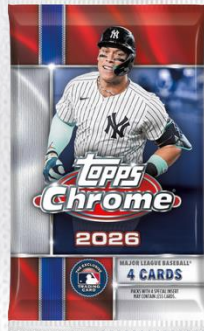

2026 also marks the return of Gold Logoman cards, featuring extremely rare relic, autograph, and autograph relic cards highlighting the winners of MLB's major 2025 awards.

HOBBY

Each pack of 2026 Topps Chrome Baseball contains four (4) cards. Each box contains one (1) Autograph. Look for Numbered Parallels, Radiating Rookies, Shadow Etch, and Diamond Moments Inserts.

Twenty (20) Packs per Box
Four (4) Cards per Pack

[SKU DETAILS](#)

JUMBO

Each pack of 2026 Topps Chrome Baseball contains eleven (11) cards. Each box contains two (2) Autographs. Look for Refractors, Wave Refractors, Numbered Parallels, Radiating Rookies, Shadow Etch, and Diamond Moments Inserts.

Twelve (12) Packs per Box
Eleven (11) Cards per Pack

[SKU DETAILS](#)

DELIGHT

Each pack of 2026 Topps Chrome Baseball contains twelve (12) cards. Each box contains two (2) Autographs. Look for Refractors, Geometric Parallels, Numbered Parallels, Geometric Inserts, Radiating Rookies, and Shadow Etch Inserts.

One (1) Pack per Box
Twelve (12) Cards per Pack

[SKU DETAILS](#)

VALUE BOX

Each pack of 2026 Topps Chrome Baseball contains four (4) cards. Look for Red White & Blue Parallels, Baseball Seams Parallels, and Lightboard Logo Variation cards.