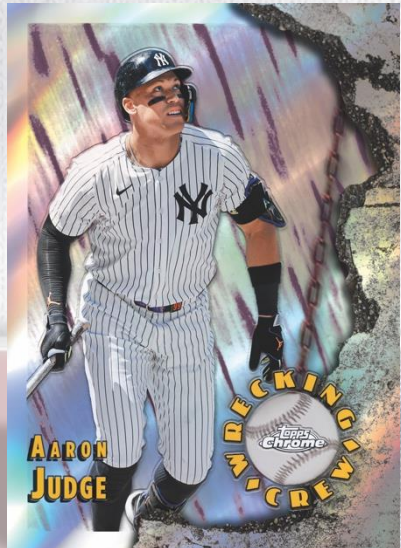

2026

TOPPS CHROME® BASEBALL

2026 TOPPS CHROME® BASEBALL

2026 Topps Chrome Baseball showcases the game's biggest stars, rookies, and legends on the iconic chromium cards that have made Chrome a staple of The Hobby.

The 300-card Base Set anchors the release and is joined by a strong lineup of inserts. Favorites such as Helix, Ultraviolet and World Series at Night return, while new additions including Diamond Moments and Static Noise join the chase. Autographs remain a cornerstone of Chrome Baseball, delivering some of the first on-card signatures from the 2026 rookie class.

2026 also marks the return of Gold Logoman cards, featuring extremely rare relic, autograph, and autograph relic cards highlighting the winners of MLB's major 2025 awards.

HOBBY

Each pack of 2026 Topps Chrome Baseball contains four (4) cards. Each box contains one (1) Autograph. Look for Numbered Parallels, Radiating Rookies, Shadow Etch, and Diamond Moments Inserts.