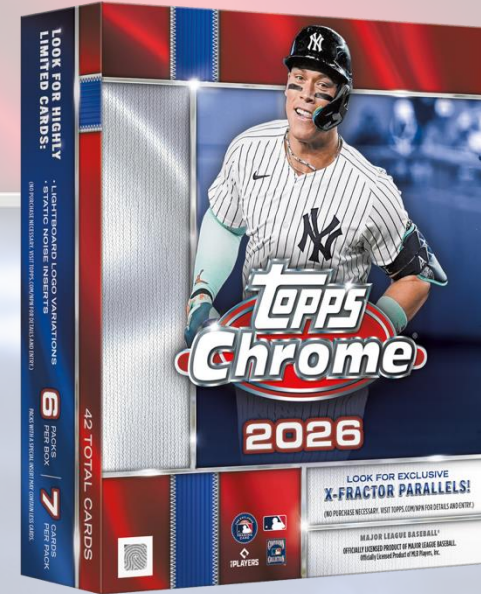

Twenty (20) Packs per Box
Four (4) Cards per Pack

[SKU DETAILS](#)

JUMBO

Each pack of 2026 Topps Chrome Baseball contains eleven (11) cards. Each box contains two (2) Autographs. Look for Refractors, Wave Refractors, Numbered Parallels, Radiating Rookies, Shadow Etch, and Diamond Moments Inserts.

Twelve (12) Packs per Box
Eleven (11) Cards per Pack

[SKU DETAILS](#)

DELIGHT

Each pack of 2026 Topps Chrome Baseball contains twelve (12) cards. Each box contains two (2) Autographs. Look for Refractors, Geometric Parallels, Numbered Parallels, Geometric Inserts, Radiating Rookies, and Shadow Etch Inserts.

One (1) Pack per Box
Twelve (12) Cards per Pack

[SKU DETAILS](#)

VALUE BOX

Each pack of 2026 Topps Chrome Baseball contains four (4) cards. Look for Red White & Blue Parallels, Baseball Seams Parallels, and Lightboard Logo Variation cards.

Seven (7) Packs per Box
Four (4) Cards per Pack

[SKU DETAILS](#)

MEGA BOX

Each pack of 2026 Topps Chrome Baseball contains seven (7) cards. Look for X-Factor Parallels and Lightboard Logo Variation cards.