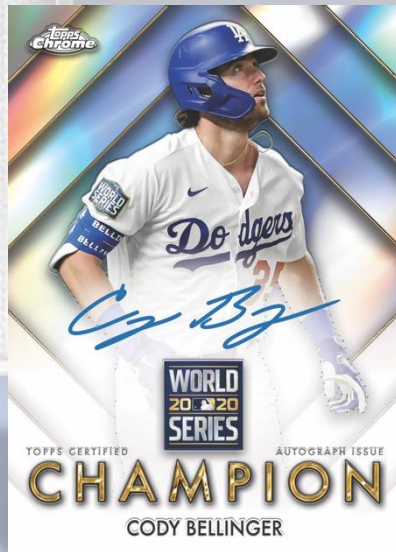

2026

TOPPS CHROME® BASEBALL

2026 TOPPS CHROME® BASEBALL

2026 Topps Chrome Baseball showcases the game's biggest stars, rookies, and legends on the iconic chromium cards that have made Chrome a staple of The Hobby.

The 300-card Base Set anchors the release and is joined by a strong lineup of inserts. Favorites such as Helix, Ultraviolet and World Series at Night return, while new additions including Diamond Moments and Static Noise join the chase. Autographs remain a cornerstone of Chrome Baseball, delivering some of the first on-card signatures from the 2026 rookie class.

2026 also marks the return of Gold Logoman cards, featuring extremely rare relic, autograph, and autograph relic cards highlighting the winners of MLB's major 2025 awards.

HOBBY

Each pack of 2026 Topps Chrome Baseball contains four (4) cards. Each box contains one (1) Autograph. Look for Numbered Parallels, Radiating Rookies, Shadow Etch, and Diamond Moments Inserts.