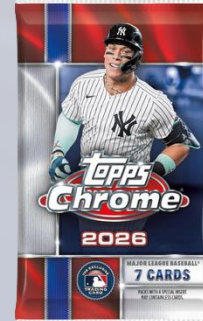

Twelve (12) Packs per Box
Eleven (11) Cards per Pack

[SKU DETAILS](#)

DELIGHT

Each pack of 2026 Topps Chrome Baseball contains twelve (12) cards. Each box contains two (2) Autographs. Look for Refractors, Geometric Parallels, Numbered Parallels, Geometric Inserts, Radiating Rookies, and Shadow Etch Inserts.

One (1) Pack per Box
Twelve (12) Cards per Pack

[SKU DETAILS](#)

VALUE BOX

Each pack of 2026 Topps Chrome Baseball contains four (4) cards. Look for Red White & Blue Parallels, Baseball Seams Parallels, and Lightboard Logo Variation cards.

Seven (7) Packs per Box
Four (4) Cards per Pack

[SKU DETAILS](#)

MEGA BOX

Each pack of 2026 Topps Chrome Baseball contains seven (7) cards. Look for X-Factor Parallels and Lightboard Logo Variation cards.