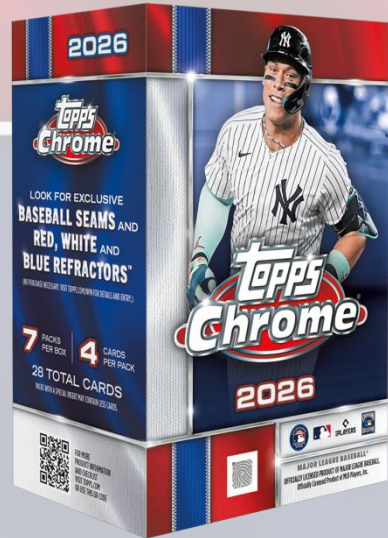

Twenty (20) Packs per Box
Four (4) Cards per Pack

[SKU DETAILS](#)

JUMBO

Each pack of 2026 Topps Chrome Baseball contains eleven (11) cards. Each box contains two (2) Autographs. Look for Refractors, Wave Refractors, Numbered Parallels, Radiating Rookies, Shadow Etch, and Diamond Moments Inserts.

Twelve (12) Packs per Box
Eleven (11) Cards per Pack

[SKU DETAILS](#)

DELIGHT

Each pack of 2026 Topps Chrome Baseball contains twelve (12) cards. Each box contains two (2) Autographs. Look for Refractors, Geometric Parallels, Numbered Parallels, Geometric Inserts, Radiating Rookies, and Shadow Etch Inserts.

One (1) Pack per Box
Twelve (12) Cards per Pack

[SKU DETAILS](#)

VALUE BOX

Each pack of 2026 Topps Chrome Baseball contains four (4) cards. Look for Red White & Blue Parallels, Baseball Seams Parallels, and Lightboard Logo Variation cards.

Seven (7) Packs per Box
Four (4) Cards per Pack

[SKU DETAILS](#)

MEGA BOX

Each pack of 2026 Topps Chrome Baseball contains seven (7) cards. Look for X-Factor Parallels and Lightboard Logo Variation cards.