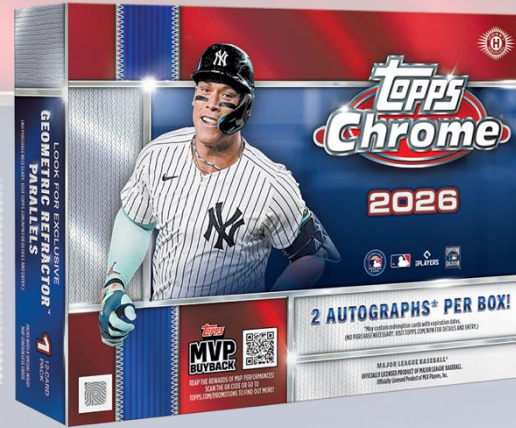

The 300-card Base Set anchors the release and is joined by a strong lineup of inserts. Favorites such as Helix, Ultraviolet and World Series at Night return, while new additions including Diamond Moments and Static Noise join the chase. Autographs remain a cornerstone of Chrome Baseball, delivering some of the first on-card signatures from the 2026 rookie class.

2026 also marks the return of Gold Logoman cards, featuring extremely rare relic, autograph, and autograph relic cards highlighting the winners of MLB's major 2025 awards.

HOBBY

Each pack of 2026 Topps Chrome Baseball contains four (4) cards. Each box contains one (1) Autograph. Look for Numbered Parallels, Radiating Rookies, Shadow Etch, and Diamond Moments Inserts.

Twenty (20) Packs per Box
Four (4) Cards per Pack

[SKU DETAILS](#)

JUMBO

Each pack of 2026 Topps Chrome Baseball contains eleven (11) cards. Each box contains two (2) Autographs. Look for Refractors, Wave Refractors, Numbered Parallels, Radiating Rookies, Shadow Etch, and Diamond Moments Inserts.

Twelve (12) Packs per Box
Eleven (11) Cards per Pack

[SKU DETAILS](#)

DELIGHT

Each pack of 2026 Topps Chrome Baseball contains twelve (12) cards. Each box contains two (2) Autographs. Look for Refractors, Geometric Parallels, Numbered Parallels, Geometric Inserts, Radiating Rookies, and Shadow Etch Inserts.