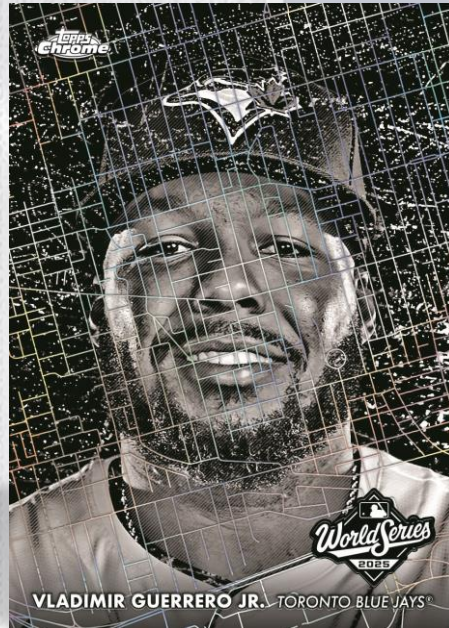

WHAT ARE YOU CHASING?

CASE HIT