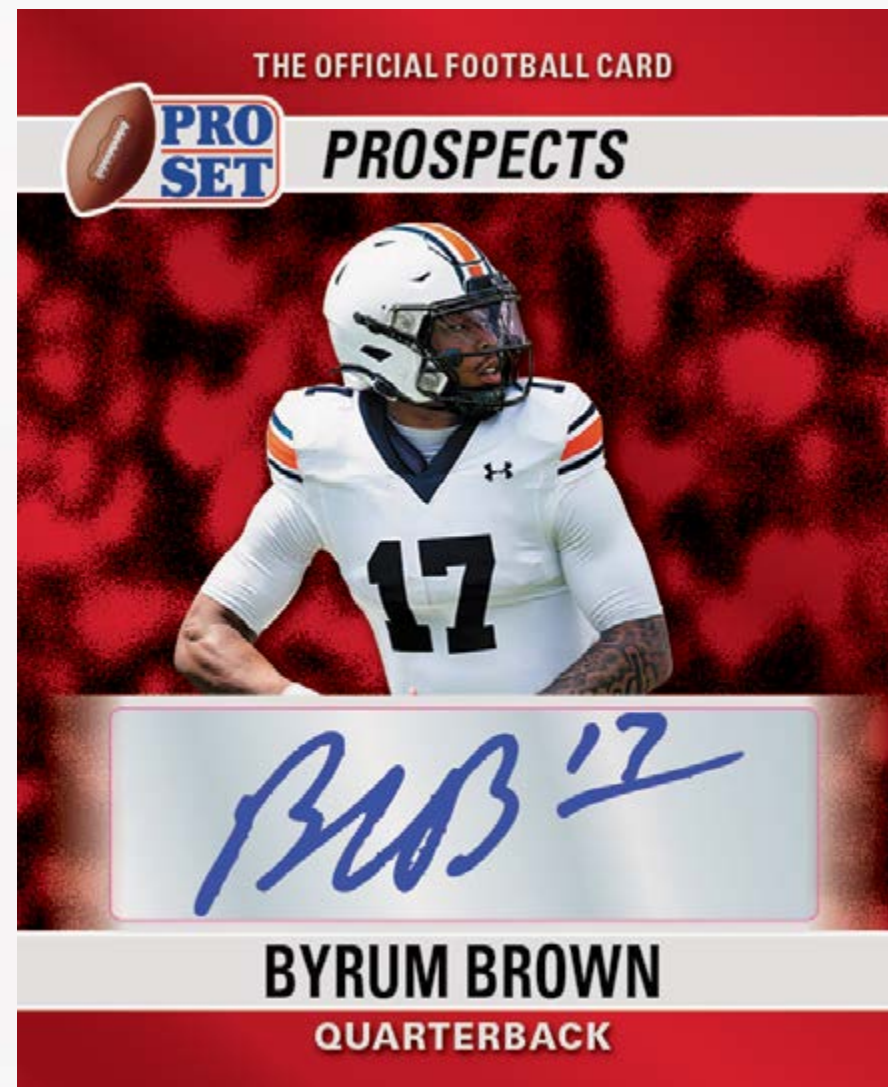

Images, designs and signatures are for presentations purpose only

**1989 BASE**

Look for top young stars featured on the iconic 1989 Pro Set design.

Look for Mini 1989 versions as well

Instagram: @Leaftradingcards

# 2026 PRO SET METAL FOOTBALL

Images, designs and signatures are for presentations purpose only

**1990 BASE AUTO**

Images, designs and signatures are for presentations purpose only

**1990 BASE AUTO MINI**