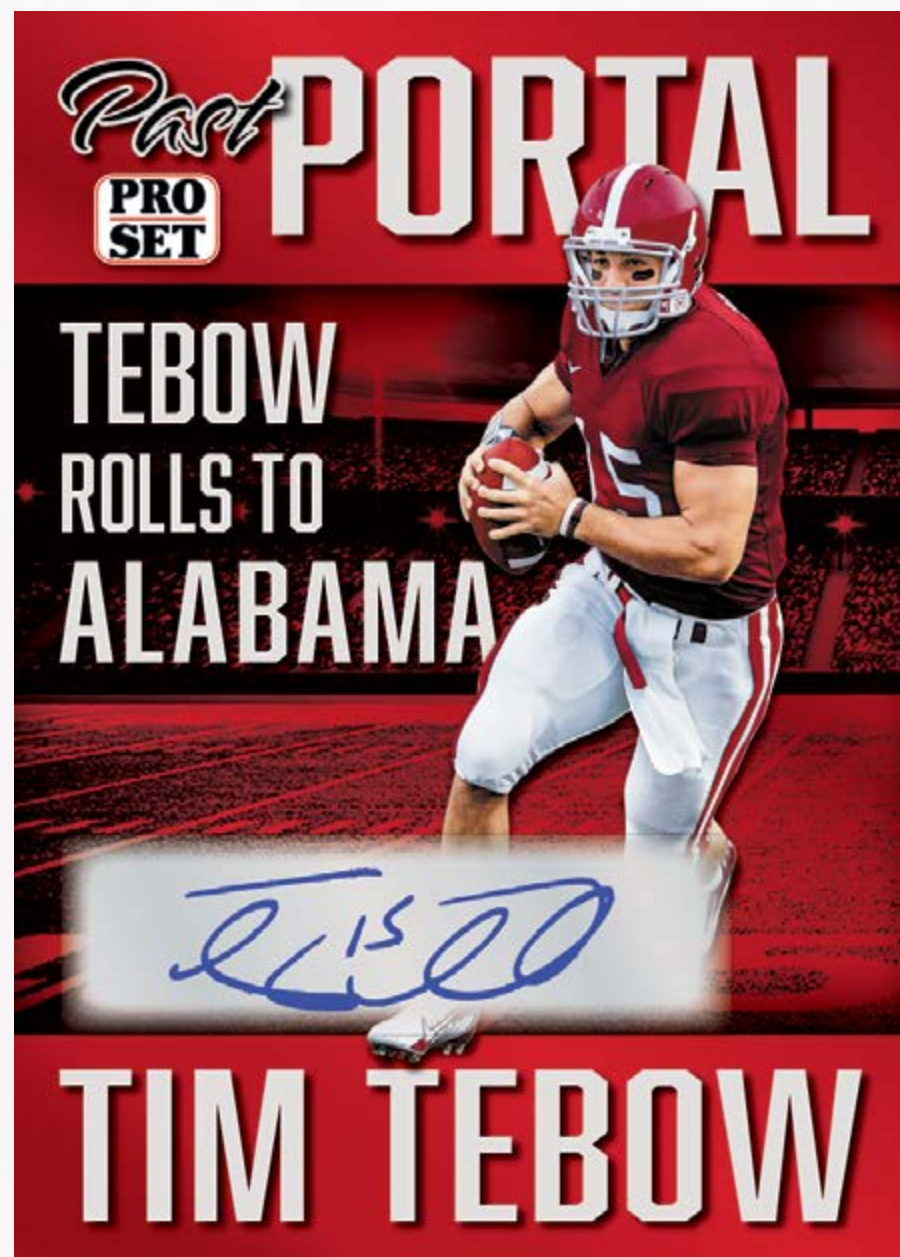

2026 PRO SET METAL FOOTBALL

Images, designs and signatures are for presentations purpose only

PAST PORTAL AUTO