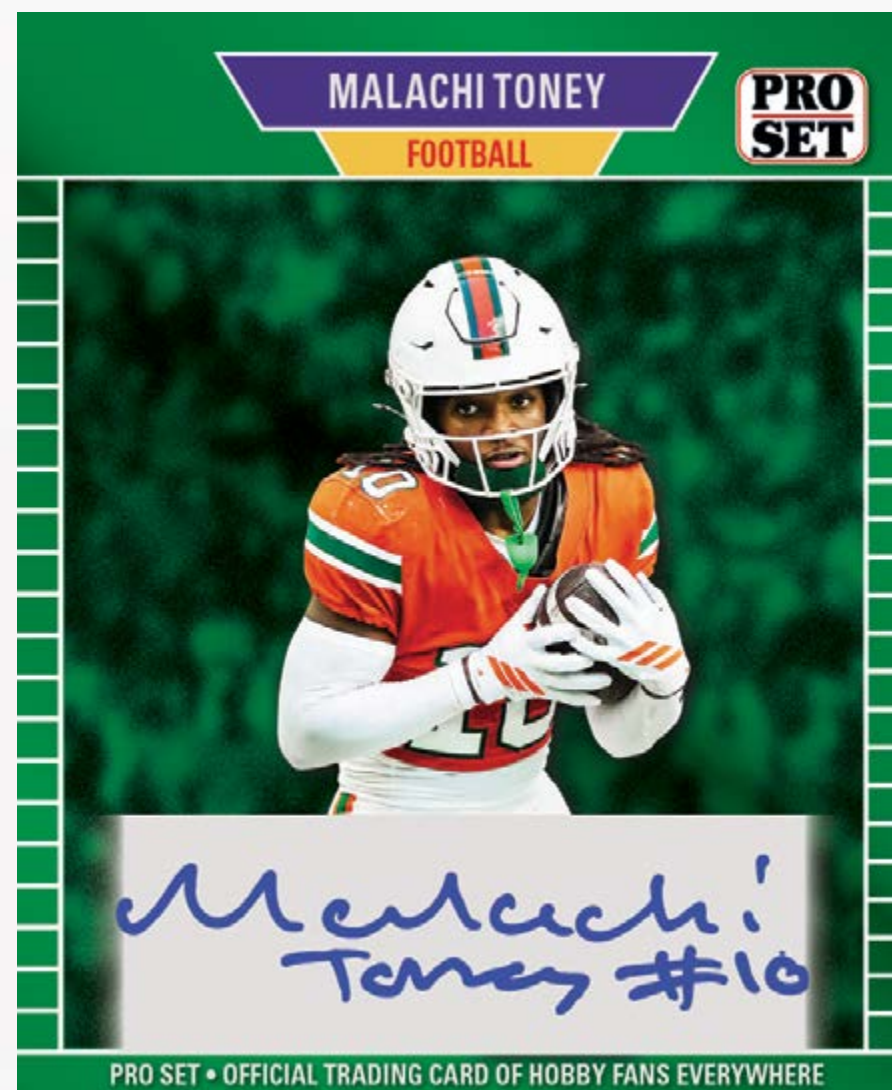

**2026**

**PRO  
SET**

**METAL FOOTBALL**

Instagram: @Leaftradingcards

LeafTradingCards.com

X: @Leaf\_Cards

© 2026 Leaf Trading Cards. These cards are solely licensed by the depicted player. These cards have not been authorized, endorsed or approved by any licensing body. Leaf is the TM of Leaf Trading Cards. 400 Tittle Dr, Building B, The Colony, TX 75056. Design, content, signatures and checklist are subject to change.

# 2026 PRO SET METAL FOOTBALL

Images, designs and signatures are for presentations purpose only

**1989 BASE AUTO**

Images, designs and signatures are for presentations purpose only

**1989 BASE AUTO MINI**