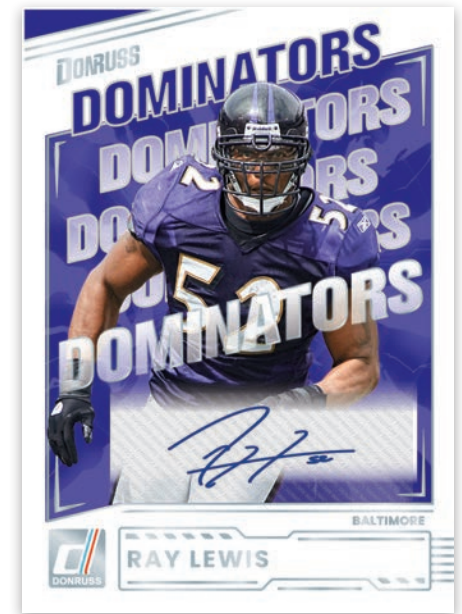

Card images are solely for the purpose of design display.

BASE

Card images are solely for the purpose of design display.

BASE OPTIC

Card images are solely for the purpose of design display.

DONRUSS ELITE

Find a 200-card Base set as well as other iconic Donruss brands like Elite and Optic in 2026 Donruss FB!

Card images are solely for the purpose of design display.

SIGNATURE MARKS

Card images are solely for the purpose of design display.

SIGNATURE SERIES

Card images are solely for the purpose of design display.