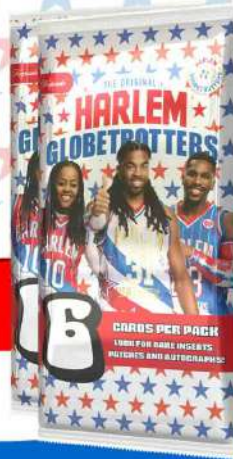

Keepsake

WHAT'S IN THE BOX!?

**COLLECT THE WHOLE PREMIERE BASE SET
AND CHASE RARE INSERTS, SERIAL NUMBERED CARDS, AUTOGRAPHS, RELICS AND MORE!**

Keepsake

SPECIAL INSERT CARDS

FROM LEFT TO RIGHT : "WHAT IF?", GLOBE TROTTER', SPOTLIGHT, 100 YEAR DIECUT, STARS N STRIPES

Thunder
23 100

Always Love!!!
Speed
42

Dragon
100

Moose
The Moose

Splash
JEREMIAH 29:11
1,2,3-9

Sweet Lou
SWEET LOU II DUNBAR #41
BE LEGENDARY!
BE YOU!

BE YOU! BE LEGENDARY!
Rally #44
Sweet Lou #41
Sweet Lou #41