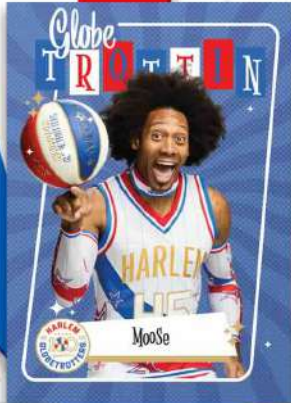

Keepsake

WHAT'S IN THE BOX!?

**COLLECT THE WHOLE PREMIERE BASE SET
AND CHASE RARE INSERTS, SERIAL NUMBERED CARDS, AUTOGRAPHS, RELICS AND MORE!**

Keepsake

SPECIAL INSERT CARDS

FROM LEFT TO RIGHT : "WHAT IF?", GLOBE TROTTER', SPOTLIGHT, 100 YEAR DIECUT, STARS N STRIPES

Thunder
23 100

Always Love!!!
Speed
42

Dragon
100

Moose
The Moose

Splash
JEREMIAH 29:11
1,2,3-9

Sweet Lou
SWEET LOU II DUNBAR #41
BE LEGENDARY!
BE YOU!

BE YOU! BE LEGENDARY!
Rally #44
Sweet Lou #41
Sweet Lou #41