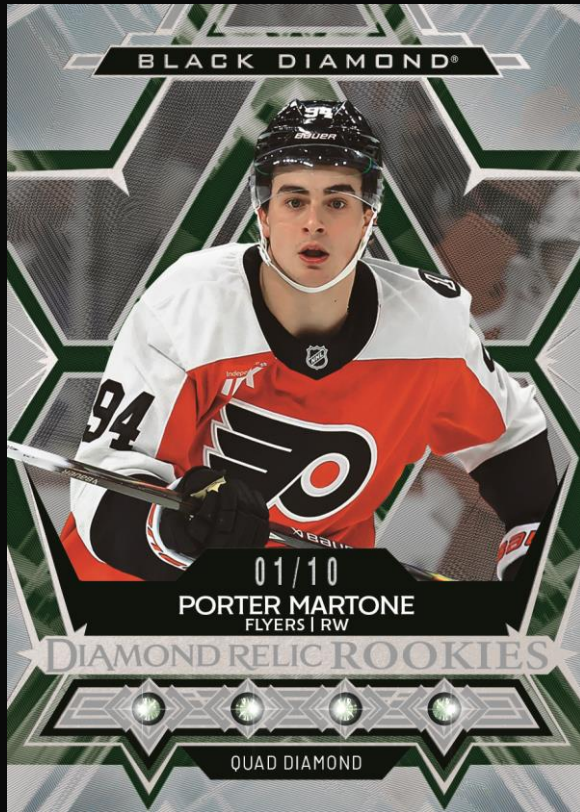

2026-27 BLACK DIAMOND

MEMORABILIA AND RELIC CARDS

DIAMOND RELIC ROOKIES
Quad Diamond - Emerald Parallel