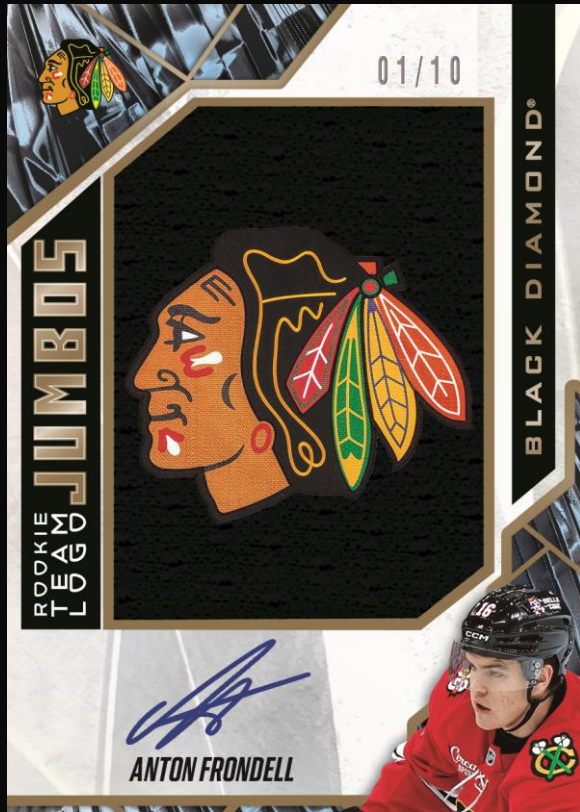

2026-27 BLACK DIAMOND

JUMBO PATCHES

ROOKIE TEAM LOGO JUMBO PATCHES

Auto Parallel