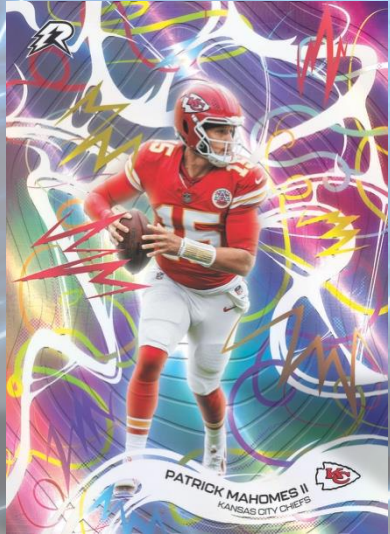

RESURGENCE

2025

TOPPS RESURGENCE FOOTBALL

2025 TOPPS RESURGENCE FOOTBALL

2025 Topps Resurgence Football returns with a bold new release packed with vibrant, high-energy designs and eye-popping color throughout every card. Look for an electric lineup of autographs with special Rookie Relic and Insert Autographs featuring signature ink colors that create a visually striking connection between the autograph and the design.

HOBBY

Each pack of 2025 Topps Resurgence Football contains six (6) cards. Each box contains one (1) Autograph and one (1) Rookie Relic Autograph. Look for Numbered Parallels, Base and Rookie Refractors, Insert Refractors, Inserts, Rookies, Case Hits, and SKU Exclusives.

Twelve (12) Packs per Box
Six (6) Cards per Pack

[SKU DETAILS](#)

DELIGHT

Each pack of 2025 Topps Resurgence Football contains eight (8) cards. Each box contains two (2) Autographs including one (1) SKU Exclusive Autograph and one (1) Rookie Relic Autograph. Look for Base and Rookie Refractors, SKU Exclusives, Numbered Parallels, and Case Hits.