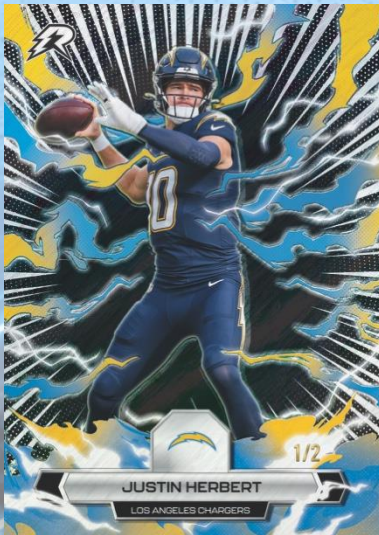

RESURGENCE

2025

TOPPS RESURGENCE FOOTBALL

2025 TOPPS RESURGENCE FOOTBALL

2025 Topps Resurgence Football returns with a bold new release packed with vibrant, high-energy designs and eye-popping color throughout every card. Look for an electric lineup of autographs with special Rookie Relic and Insert Autographs featuring signature ink colors that create a visually striking connection between the autograph and the design.

HOBBY

Each pack of 2025 Topps Resurgence Football contains six (6) cards. Each box contains one (1) Autograph and one (1) Rookie Relic Autograph. Look for Numbered Parallels, Base and Rookie Refractors, Insert Refractors, Inserts, Rookies, Case Hits, and SKU Exclusives.

Twelve (12) Packs per Box
Six (6) Cards per Pack

[SKU DETAILS](#)

DELIGHT

Each pack of 2025 Topps Resurgence Football contains eight (8) cards. Each box contains two (2) Autographs including one (1) SKU Exclusive Autograph and one (1) Rookie Relic Autograph. Look for Base and Rookie Refractors, SKU Exclusives, Numbered Parallels, and Case Hits.