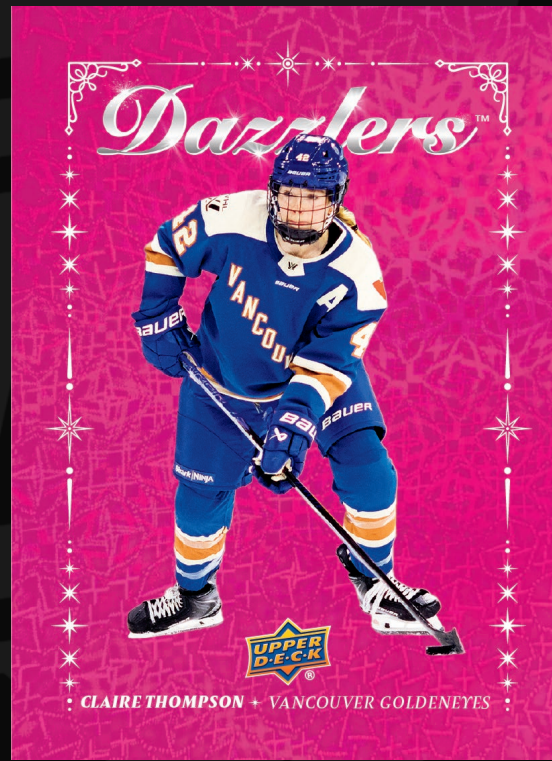

PINK DAZZLERS™