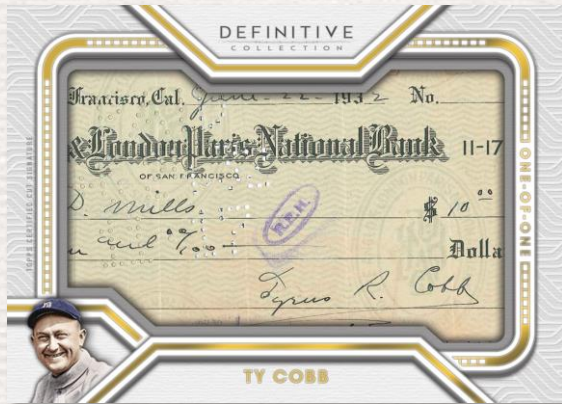

2022 TOPPS DEFINITIVE BASEBALL

Definitive Cut Signature

Definitive Nameplate Collection

Over 50 *MLB*® player jersey nameplate letters featured on 1-of-1 cards.

Definitive Patch Collection

Unique jersey patch pieces are on display on over 75 cards, all numbered 1-of-1.

Definitive Cut Signatures

The best of the best ballplayers comprise this list of cut signature autographs. Each card is numbered 1-of-1.

Solicitation subject to change. Final odds/players subject to actual production runs.